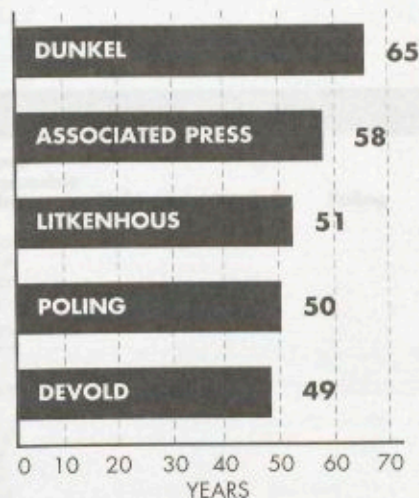

POLL SYSTEMS HISTORY

Associated Press (1936-present), the first major nationwide poll for ranking college football teams was voted on by sportswriters and broadcasters. It continues to this day and is probably the most well-known and widely circulated among all of history's polls.

Board System (1930-60), known as the Azzie Ratem System developed by William Board of Tucson, Arizona. He moved to Chicago in 1932. Appeared in many newspapers as well as *Illustrated Football Annual* (1932-42) and weekly in *Football News* (1942-44, 1951-60). Predated national champions from 1919-29.

College Football Researchers Association (1982-92), founded by Anthony Cusher of Reeder, North Dakota, and Robert Kirlin of Spokane, Washington. Announced its champion in its monthly bulletin and No. 1 team determined by top-10 vote of membership on a point system. Predated national champions from 1919-81.

Devold System (1945-present), a mathematical rating system developed by Harry Devold from Minneapolis, Minnesota, a former football player at Cornell. He eventually settled in the Detroit, Michigan, area and worked in the real estate business. The ratings have appeared in *The Football News* since 1962. Predated national champions from 1939-44.

Major Selectors With Most Active Seasons